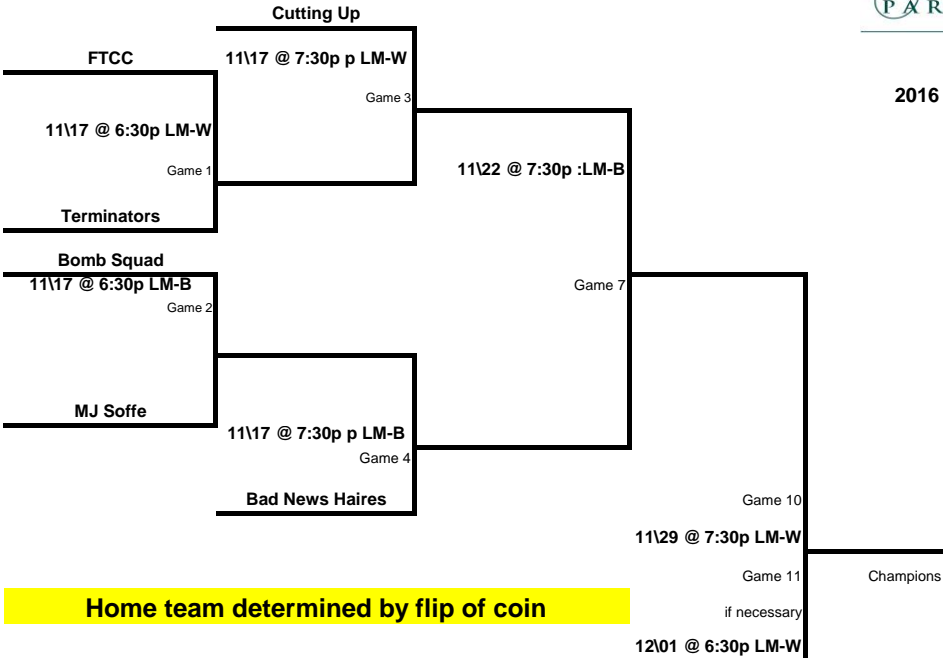

2016 FALL COED SOFTBALL TOURNAMENT
 LAMON STREET PARK
 6 TEAM DOUBLE ELIMINATION

Home team determined by flip of coin